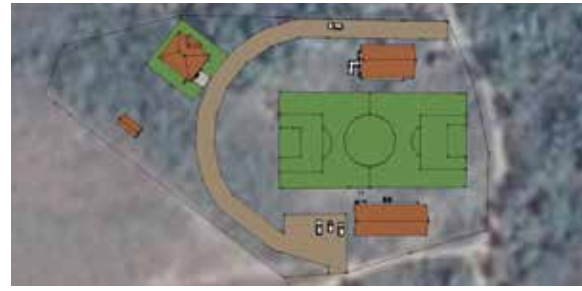

Shower and Laundry Area:
6 meters x 15 meters
Showers and toilet facility
Clothes washing and drying area
Price: $12,000

The second phase of this project will include the building facility for the student training center and also another dorm for the children. I will give these costs as the project is moving forward. We have already put up much of the wall around the property but have an additional $7,000 of work to do to complete the wall.

We believe God will use this property where young children and students will taste of the Goodness of God and where they can be propelled into their God-given destiny!

Note: For those who would like to come and minister to our students, please let us know as we believe building leaders is our core mandate. Feel free to contact me.

Also, any check contributions for the project should be written to Word of Faith with a memo stating "Burma children's home".

Thank you so much for you prayer and support.

Tom, Elizabeth and Jeremiah Schumacher

Map of what the completed property will look like.